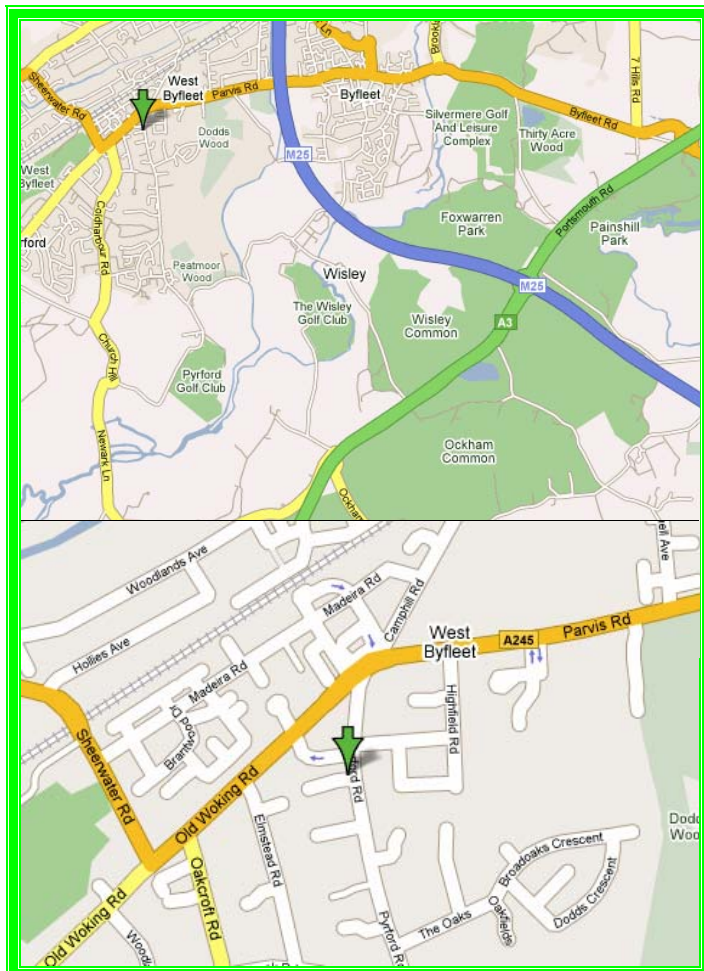

### How to find us.....

- From the M25 Junction 10 follow onto the A3 for London / Kingston. Turn off on the A245 for Byfleet. Continue over the M25 for West Byfleet. At the traffic lights bear left into Pyrford Road. Phoenix House is on the junction of Pyrford Road & Rosemount Avenue. The car park is the first left in Rosemount Avenue.
- From the A3 northbound, take the turning to Wisley, immediately past the Ockham junction. Follow the road, over the canal bridge, until t-junction (approx 2 miles). Turn right and follow road (Pyrford Road). Site is on the left approx 100m before the traffic lights on the junction of Pyrford Road & Rosemount Avenue.
- By Train nearest station: West Byfleet Station Once out of the station, walk straight along Station Approach towards the traffic lights. Cross the traffic light and head down Pyrford Road. Phoenix House is on the junction of Pyrford Road & Rosemount Avenue.