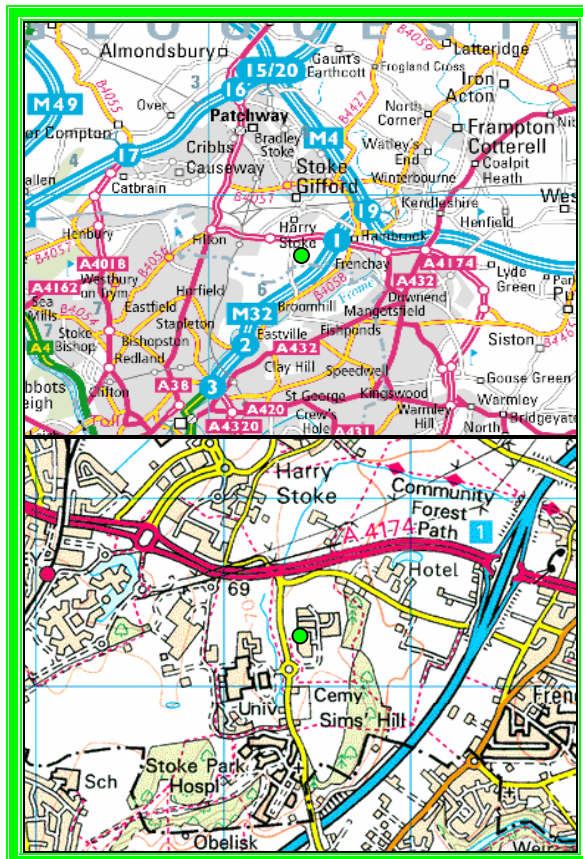

## How to find us.....

- **From the M4:** Leave the M4 at junction J19 and travel straight ahead into M32 direction Bristol, M32. Leave the M32 at junction M32 J1 and go straight ahead onto roundabout direction Ring Road, A4174. After 396 yards take the 3<sup>rd</sup> Exit off the roundabout into A4174 (Filton Road). After 522 yards take the 1<sup>st</sup> Exit off the roundabout onto Bristol Business Park.
- **From the M32:** Leave the M32 at junction 1 and go straight ahead onto roundabout direction Kingswood, Filton, Ring Road, A4174. After 454 yards take the 1<sup>st</sup> Exit off the roundabout into A4174 (Filton Road). Turn left onto Coldharbour Lane. After 522 yards take the 1<sup>st</sup> exit off the roundabout onto Bristol Business Park.